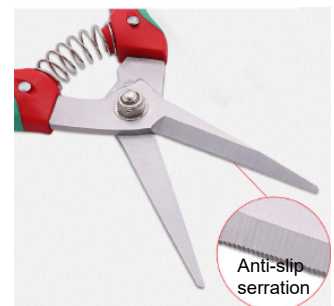

Scissor

Give me a piece of land, and I'll give you back a garden of promise.

Code:TSCYLZHX000039

High-quality cutting edge

Anti-slip serration

Rubber-plastic non-slip comfortable handle

Safety lock

Adjustable steels rivets

Code:TSCYLZSS000092

High-quality cutting edge

High-quality labor-saving spring

Safety lock

Code:TSCYSZSS000039

Code:TSCYWWFF000039

Code:TSCYWZHX000039

Picture	Code	Material	Length	Blade Length	Blade Thickness	Width	Weight	Features
	TSCYLZHX000039	Stainless steel+PP/TPR	20.5cm	6cm	0.3cm	6cm	118g	Metal safety buckle
	TSCYLZSS000092	Stainless steel+Plastic	20cm	82cm	0.3cm	8.2cm	110g	Safety buckle
	TSCYSZSS000039	Stainless steel+PP	16.7cm	3.5cm	0.25cm	5cm	75g	Metal safety buckle
	TSCYWFFF000039	Stainless steel+PP	19cm	5cm	0.3cm	5cm	109g	
	TSCYWZHX000039	Stainless steel+PP/TPR	21cm	6.5cm	0.3cm	5.5cm	124g	Metal safety buckle