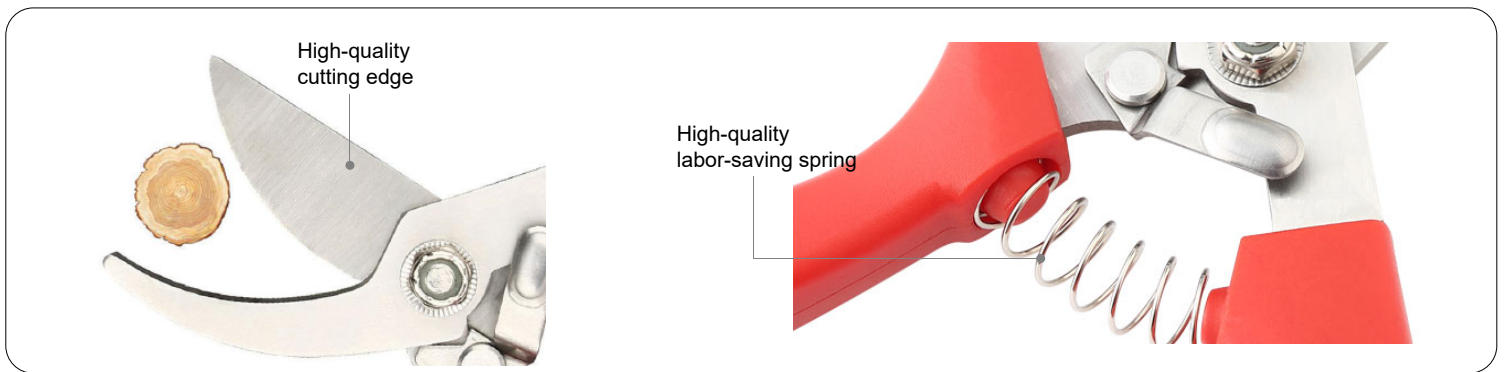

Code:TSCYLZSS000092

High-quality cutting edge

High-quality labor-saving spring

Safety lock

Code:TSCYSZSS000039

Code:TSCYWWFF000039

Code:TSCYWZHX000039

Picture	Code	Material	Length	Blade Length	Blade Thickness	Width	Weight	Features
	TSCYLZHX000039	Stainless steel+PP/TPR	20.5cm	6cm	0.3cm	6cm	118g	Metal safety buckle
	TSCYLZSS000092	Stainless steel+Plastic	20cm	82cm	0.3cm	8.2cm	110g	Safety buckle
	TSCYSZSS000039	Stainless steel+PP	16.7cm	3.5cm	0.25cm	5cm	75g	Metal safety buckle
	TSCYWFFF000039	Stainless steel+PP	19cm	5cm	0.3cm	5cm	109g	
	TSCYWZHX000039	Stainless steel+PP/TPR	21cm	6.5cm	0.3cm	5.5cm	124g	Metal safety buckle