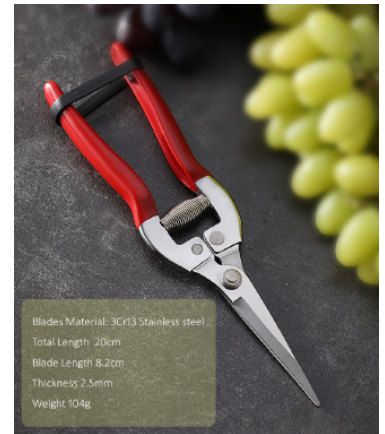

Scissor

Give me a piece of land, and I'll give you back a garden of promise.

Code:TSCYLZHX000039

High-quality cutting edge

Anti-slip serration

Rubber-plastic non-slip comfortable handle

Safety lock

Adjustable steels rivets

Code:TSCYLZSS000092

High-quality cutting edge

High-quality labor-saving spring

Safety lock

Code:TSCYSZSS000039

Code:TSCYWWFF000039

Code:TSCYWZHX000039

Picture	Code	Material	Length	Blade Length	Blade Thickness	Width	Weight	Features
	TSCYLZHX000039	Stainless steel+PP/TPR	20.5cm	6cm	0.3cm	6cm	118g	Metal safety buckle
	TSCYLZSS000092	Stainless steel+Plastic	20cm	82cm	0.3cm	8.2cm	110g	Safety buckle
	TSCYSZSS000039	Stainless steel+PP	16.7cm	3.5cm	0.25cm	5cm	75g	Metal safety buckle
	TSCYWFFF000039	Stainless steel+PP	19cm	5cm	0.3cm	5cm	109g	
	TSCYWZHX000039	Stainless steel+PP/TPR	21cm	6.5cm	0.3cm	5.5cm	124g	Metal safety buckle