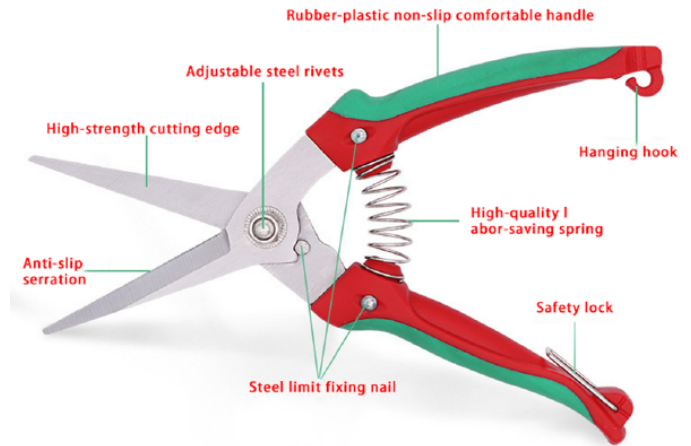

Scissor

Give me a piece of land, and I'll give you back a garden of promise.

Code:TSCYLZHX000039

High-quality cutting edge

Anti-slip serration

Rubber-plastic non-slip comfortable handle

Safety lock

Adjustable steels rivets

Code:TSCYLZSS000092

High-quality cutting edge

High-quality labor-saving spring

Safety lock

Code:TSCYSZSS000039

Code:TSCYWWFF000039

Code:TSCYWZHX000039

Picture	Code	Material	Length	Blade Length	Blade Thickness	Width	Weight	Features
	TSCYLZHX000039	Stainless steel+PP/TPR	20.5cm	6cm	0.3cm	6cm	118g	Metal safety buckle
	TSCYLZSS000092	Stainless steel+Plastic	20cm	82cm	0.3cm	8.2cm	110g	Safety buckle
	TSCYSZSS000039	Stainless steel+PP	16.7cm	3.5cm	0.25cm	5cm	75g	Metal safety buckle
	TSCYWFFF000039	Stainless steel+PP	19cm	5cm	0.3cm	5cm	109g	
	TSCYWZHX000039	Stainless steel+PP/TPR	21cm	6.5cm	0.3cm	5.5cm	124g	Metal safety buckle